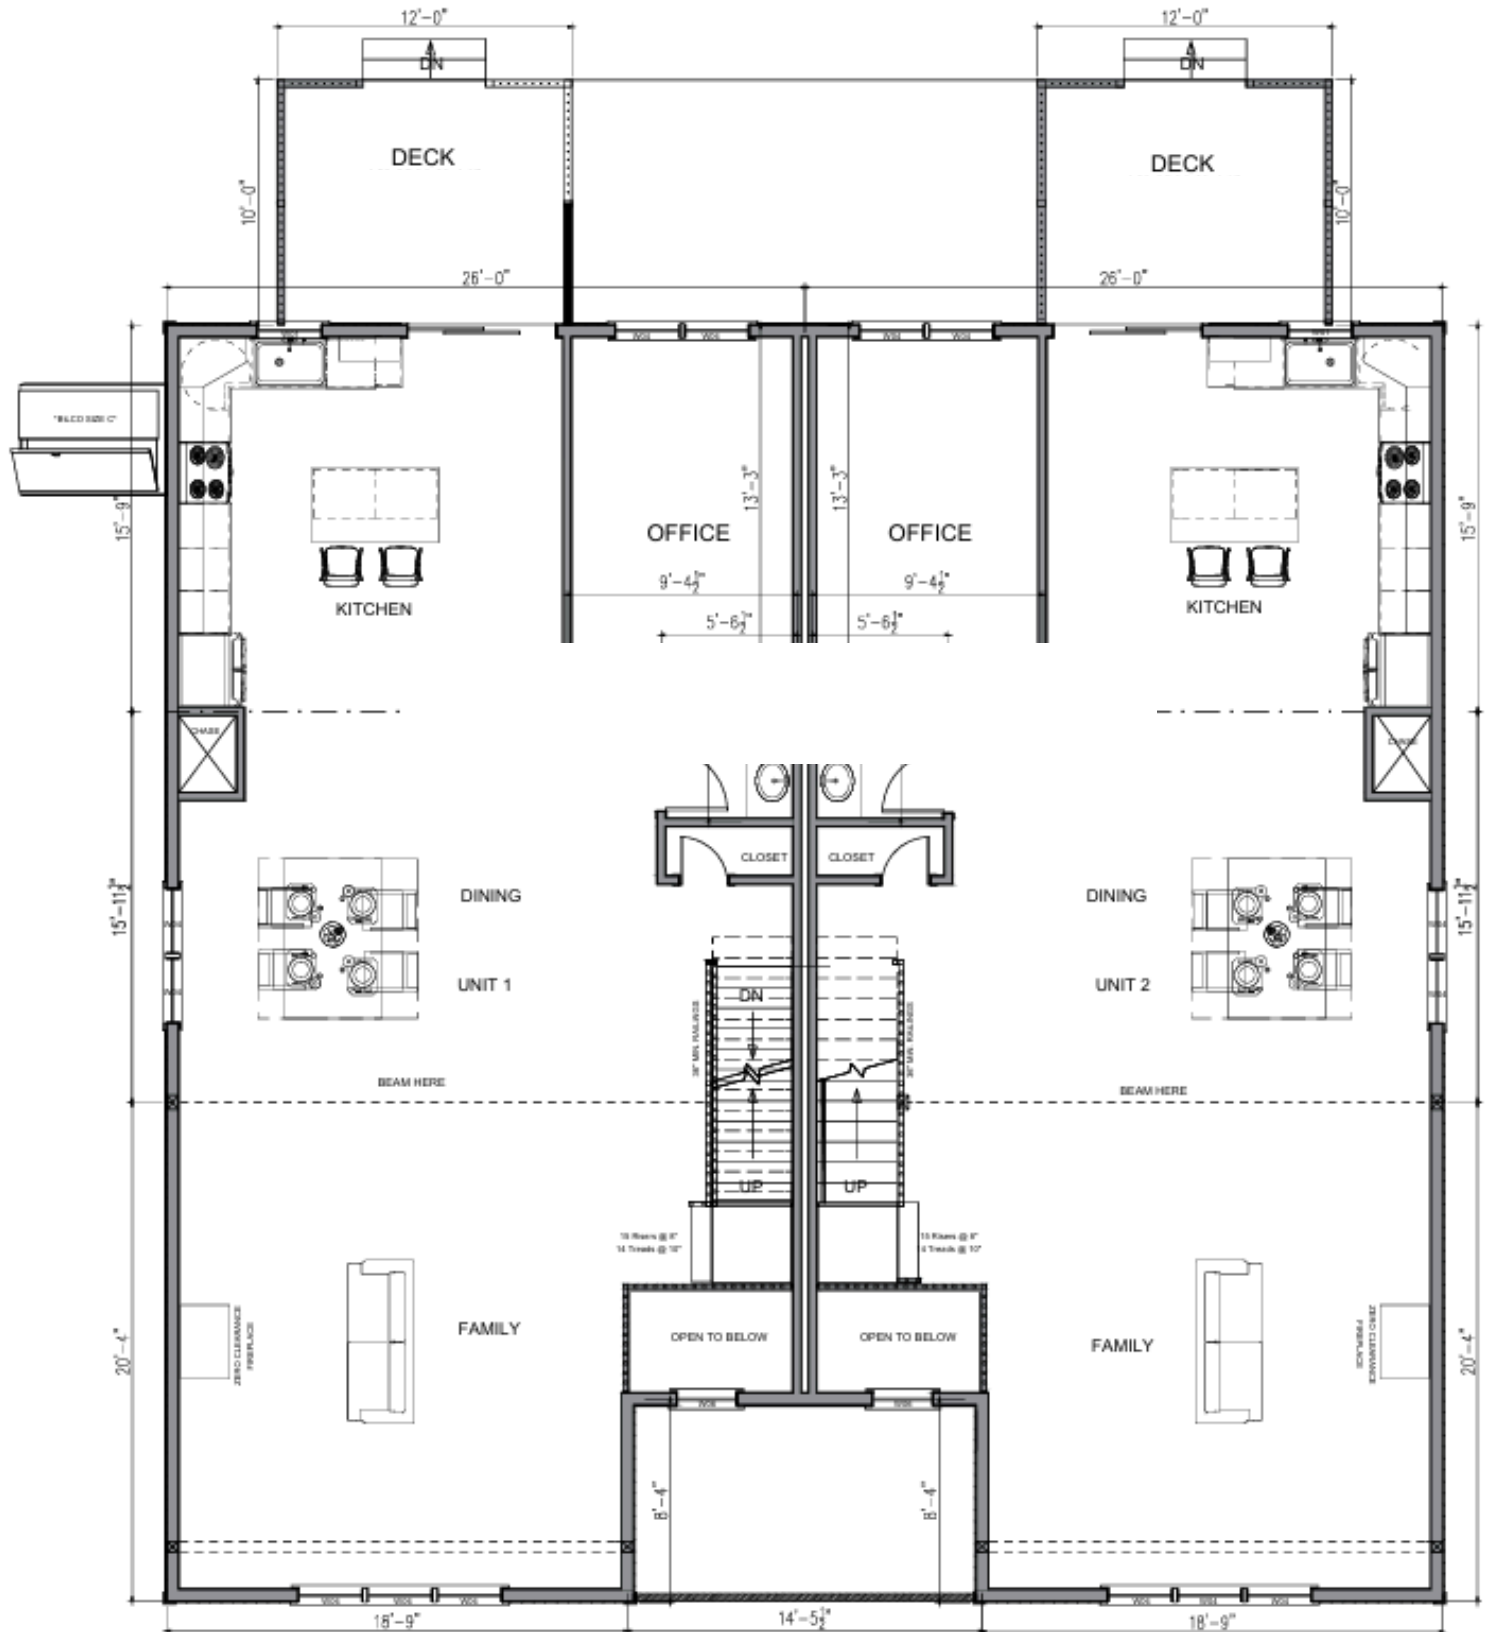

Fisherville - Plan C - 2575 sqft

Fisherville Terrace Plan C - 2575 sqft

Level 1

Fisherville Terrace Plan C - 2575 sqft

Unfinished Basement